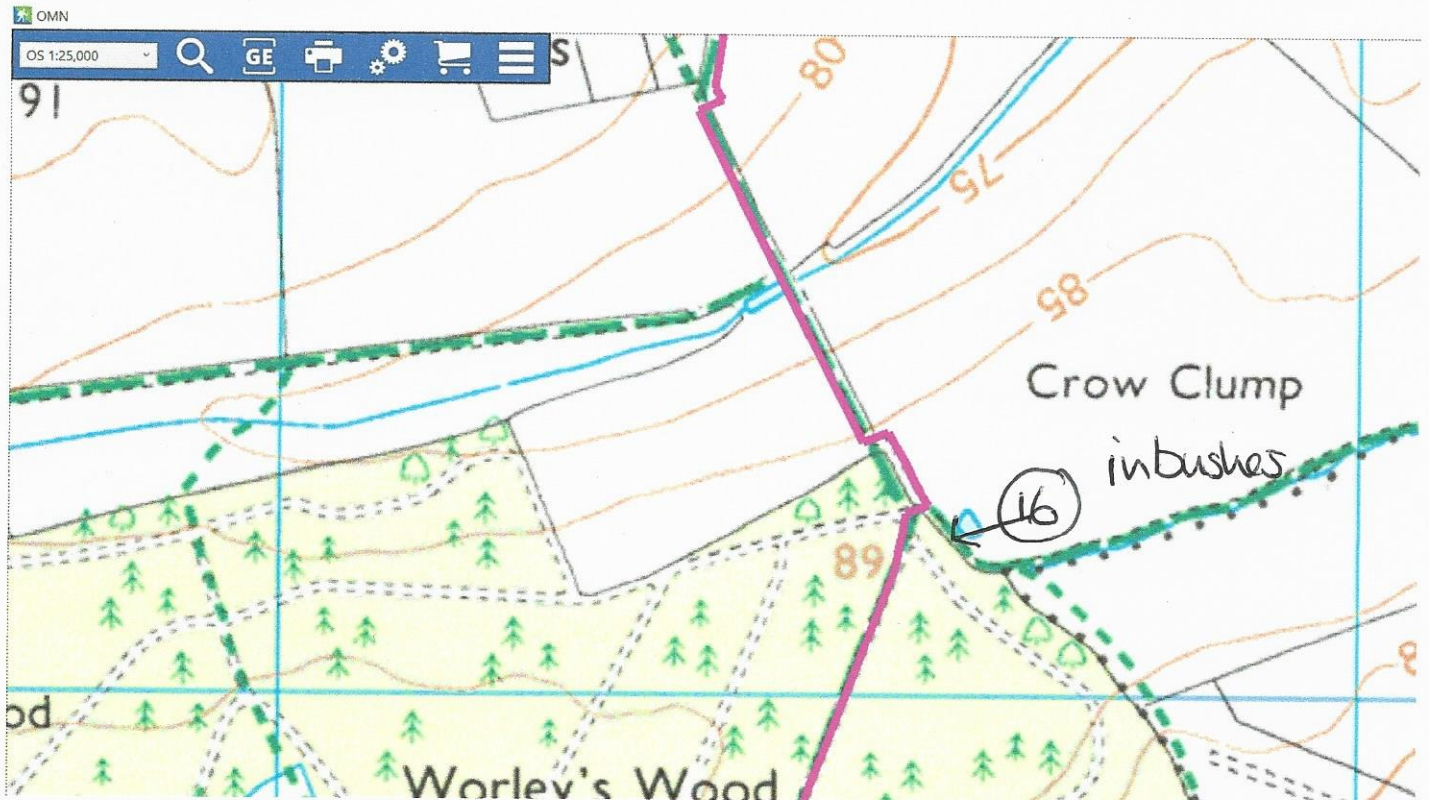

Dean Lodge Trec Sun 13th Sept 2020 Routes into Check Points & Ticket Locations

Check Point 1

Level 1 & 2 - Ticket 12 on hedge, on right side opposite fence

Level 2- Bad Ticket 16

Dean Lodge Trec Sun 13th Sept 2020 Routes into Check Points & Ticket Locations

Level 2 - Tickets 3 and 2 (jump number)

Level 2 - Ticket 10

Dean Lodge Trec Sun 13th Sept 2020 Routes into Check Points & Ticket Locations

Level 1 & 2 - Ticket Y on tramble bush

Level 1 & 2 Route into Check Point 4 or 5

Level 1 & 2 - Ticket 15 in trees on narrow track