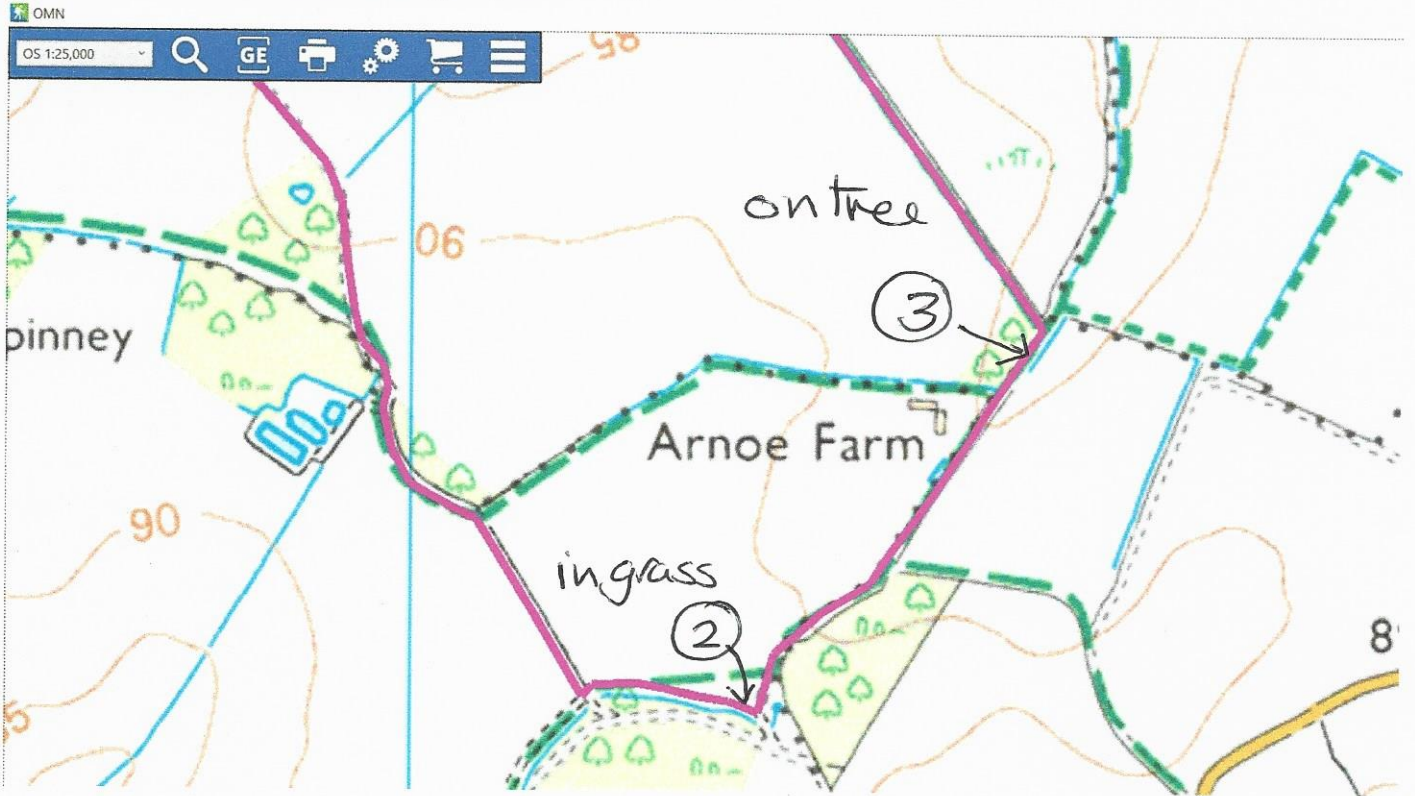

Dean Lodge Trec Sun 13th Sept 2020 Routes into Check Points & Ticket Locations

Check Point 1

Level 1 & 2 - Ticket 12 on hedge, on right side opposite fence

Level 2- Bad Ticket 16

Dean Lodge Trec Sun 13th Sept 2020 Routes into Check Points & Ticket Locations

Level 2 - Tickets 3 and 2 (jump number)

Level 2 - Ticket 10

Dean Lodge Trec Sun 13th Sept 2020 Routes into Check Points & Ticket Locations

Level 1 & 2 - Ticket Y on tramble bush

Level 1 & 2 Route into Check Point 4 or 5

Level 1 & 2 - Ticket 15 in trees on narrow track