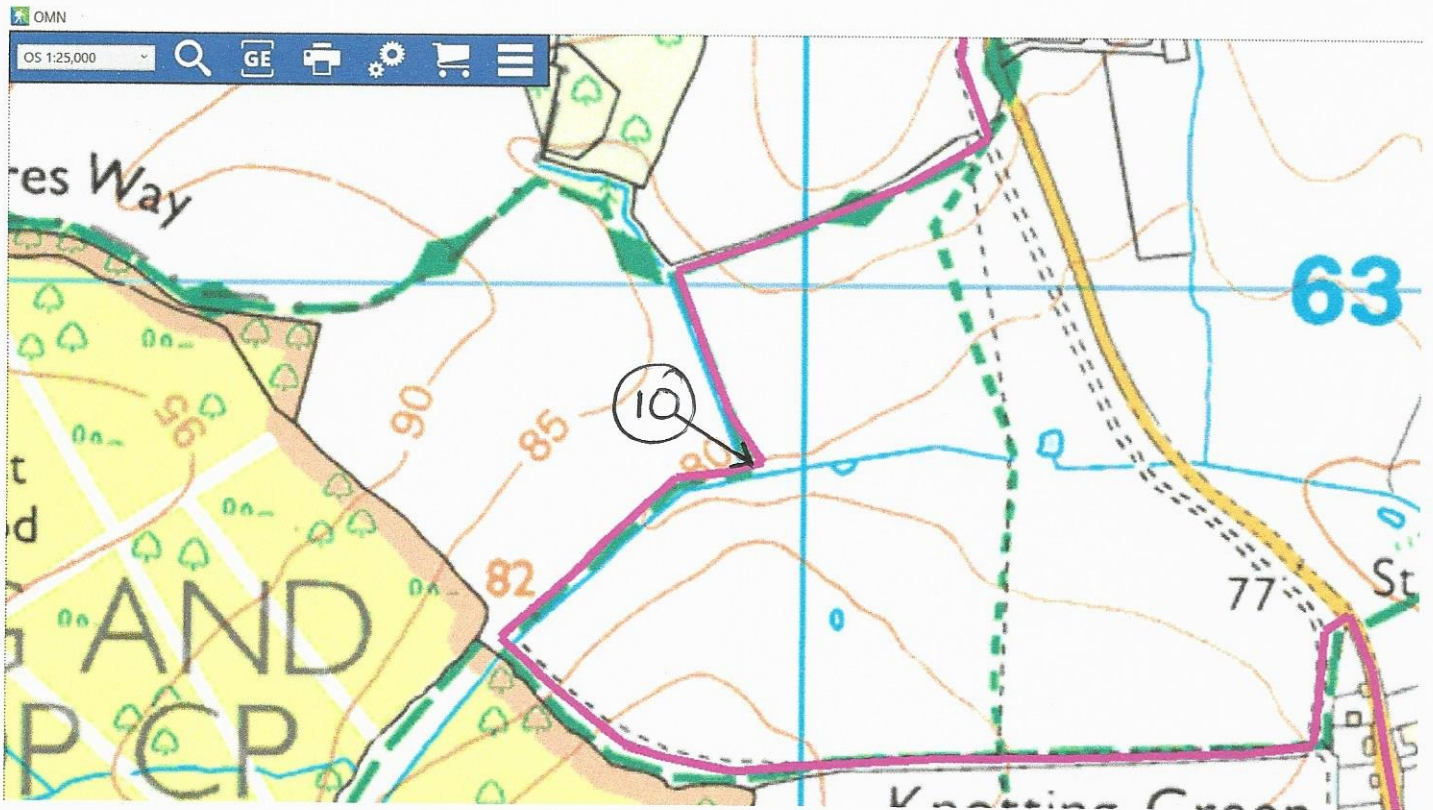

Dean Lodge Trec Sun 13th Sept 2020 Routes into Check Points & Ticket Locations

Check Point 1

Level 1 & 2 - Ticket 12 on hedge, on right side opposite fence

Level 2- Bad Ticket 16

Dean Lodge Trec Sun 13th Sept 2020 Routes into Check Points & Ticket Locations

Level 2 - Tickets 3 and 2 (jump number)

Level 2 - Ticket 10

Dean Lodge Trec Sun 13th Sept 2020 Routes into Check Points & Ticket Locations

Level 1 & 2 - Ticket Y on tramble bush

Level 1 & 2 Route into Check Point 4 or 5

Level 1 & 2 - Ticket 15 in trees on narrow track