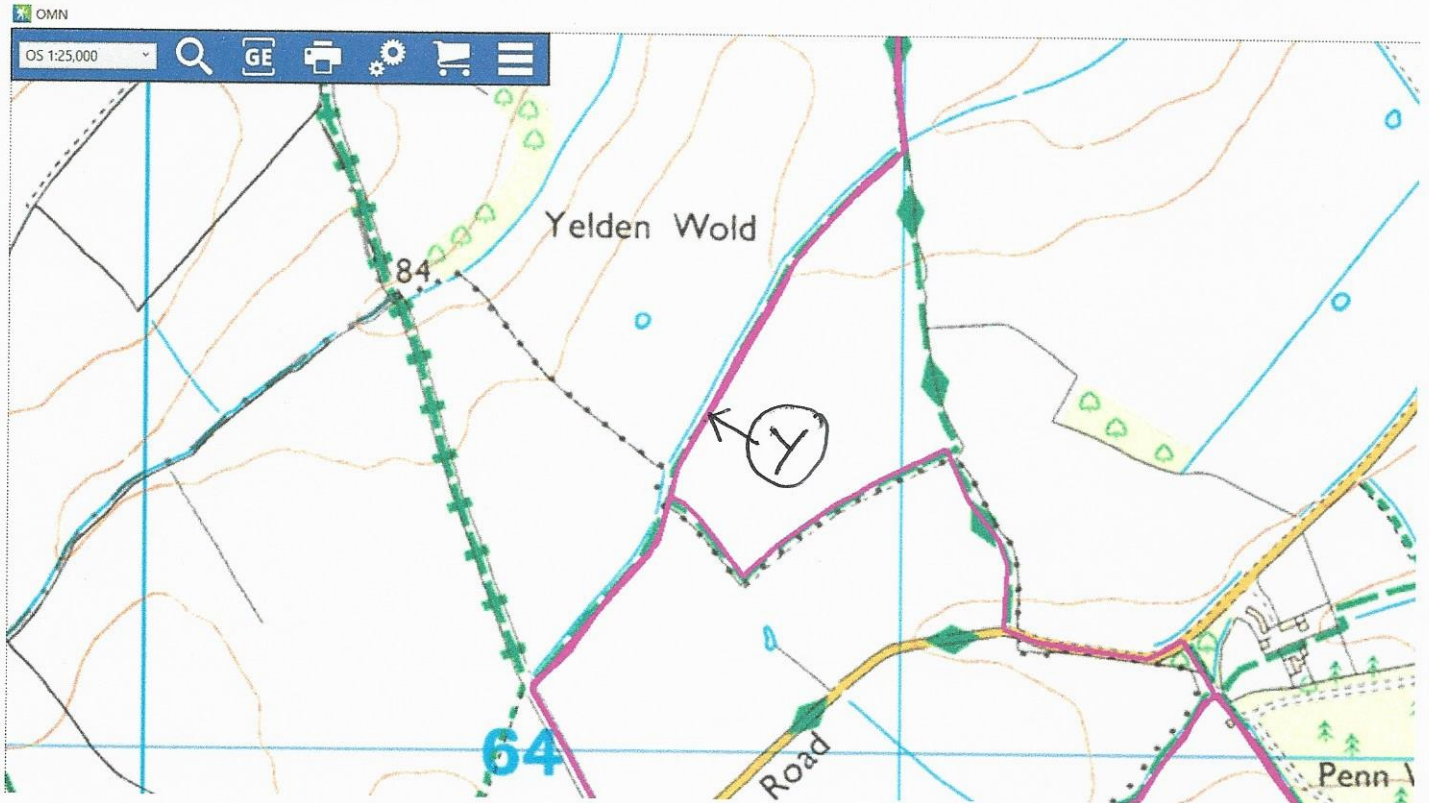

Dean Lodge Trec Sun 13th Sept 2020 Routes into Check Points & Ticket Locations

Check Point 1

Level 1 & 2 - Ticket 12 on hedge, on right side opposite fence

Level 2- Bad Ticket 16

Dean Lodge Trec Sun 13th Sept 2020 Routes into Check Points & Ticket Locations

Level 2 - Tickets 3 and 2 (jump number)

Level 2 - Ticket 10

Dean Lodge Trec Sun 13th Sept 2020 Routes into Check Points & Ticket Locations

Level 1 & 2 - Ticket Y on tramble bush

Level 1 & 2 Route into Check Point 4 or 5

Level 1 & 2 - Ticket 15 in trees on narrow track