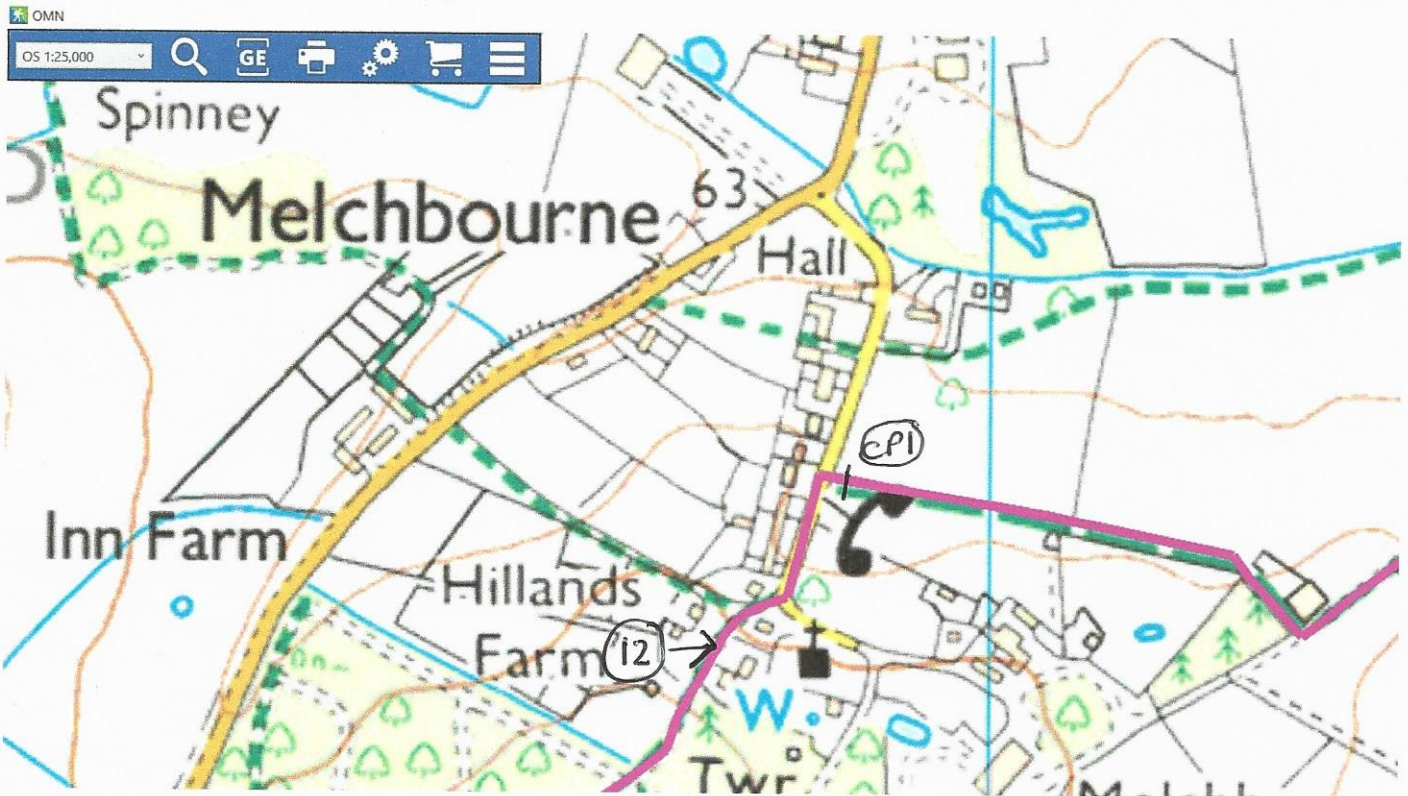

Dean Lodge Trec Sun 13th Sept 2020 Routes into Check Points & Ticket Locations

Check Point 1

Level 1 & 2 - Ticket 12 on hedge, on right side opposite fence

Level 2- Bad Ticket 16

Dean Lodge Trec Sun 13th Sept 2020 Routes into Check Points & Ticket Locations

Level 2 - Tickets 3 and 2 (jump number)

Level 2 - Ticket 10

Dean Lodge Trec Sun 13th Sept 2020 Routes into Check Points & Ticket Locations

Level 1 & 2 - Ticket Y on tramble bush

Level 1 & 2 Route into Check Point 4 or 5

Level 1 & 2 - Ticket 15 in trees on narrow track